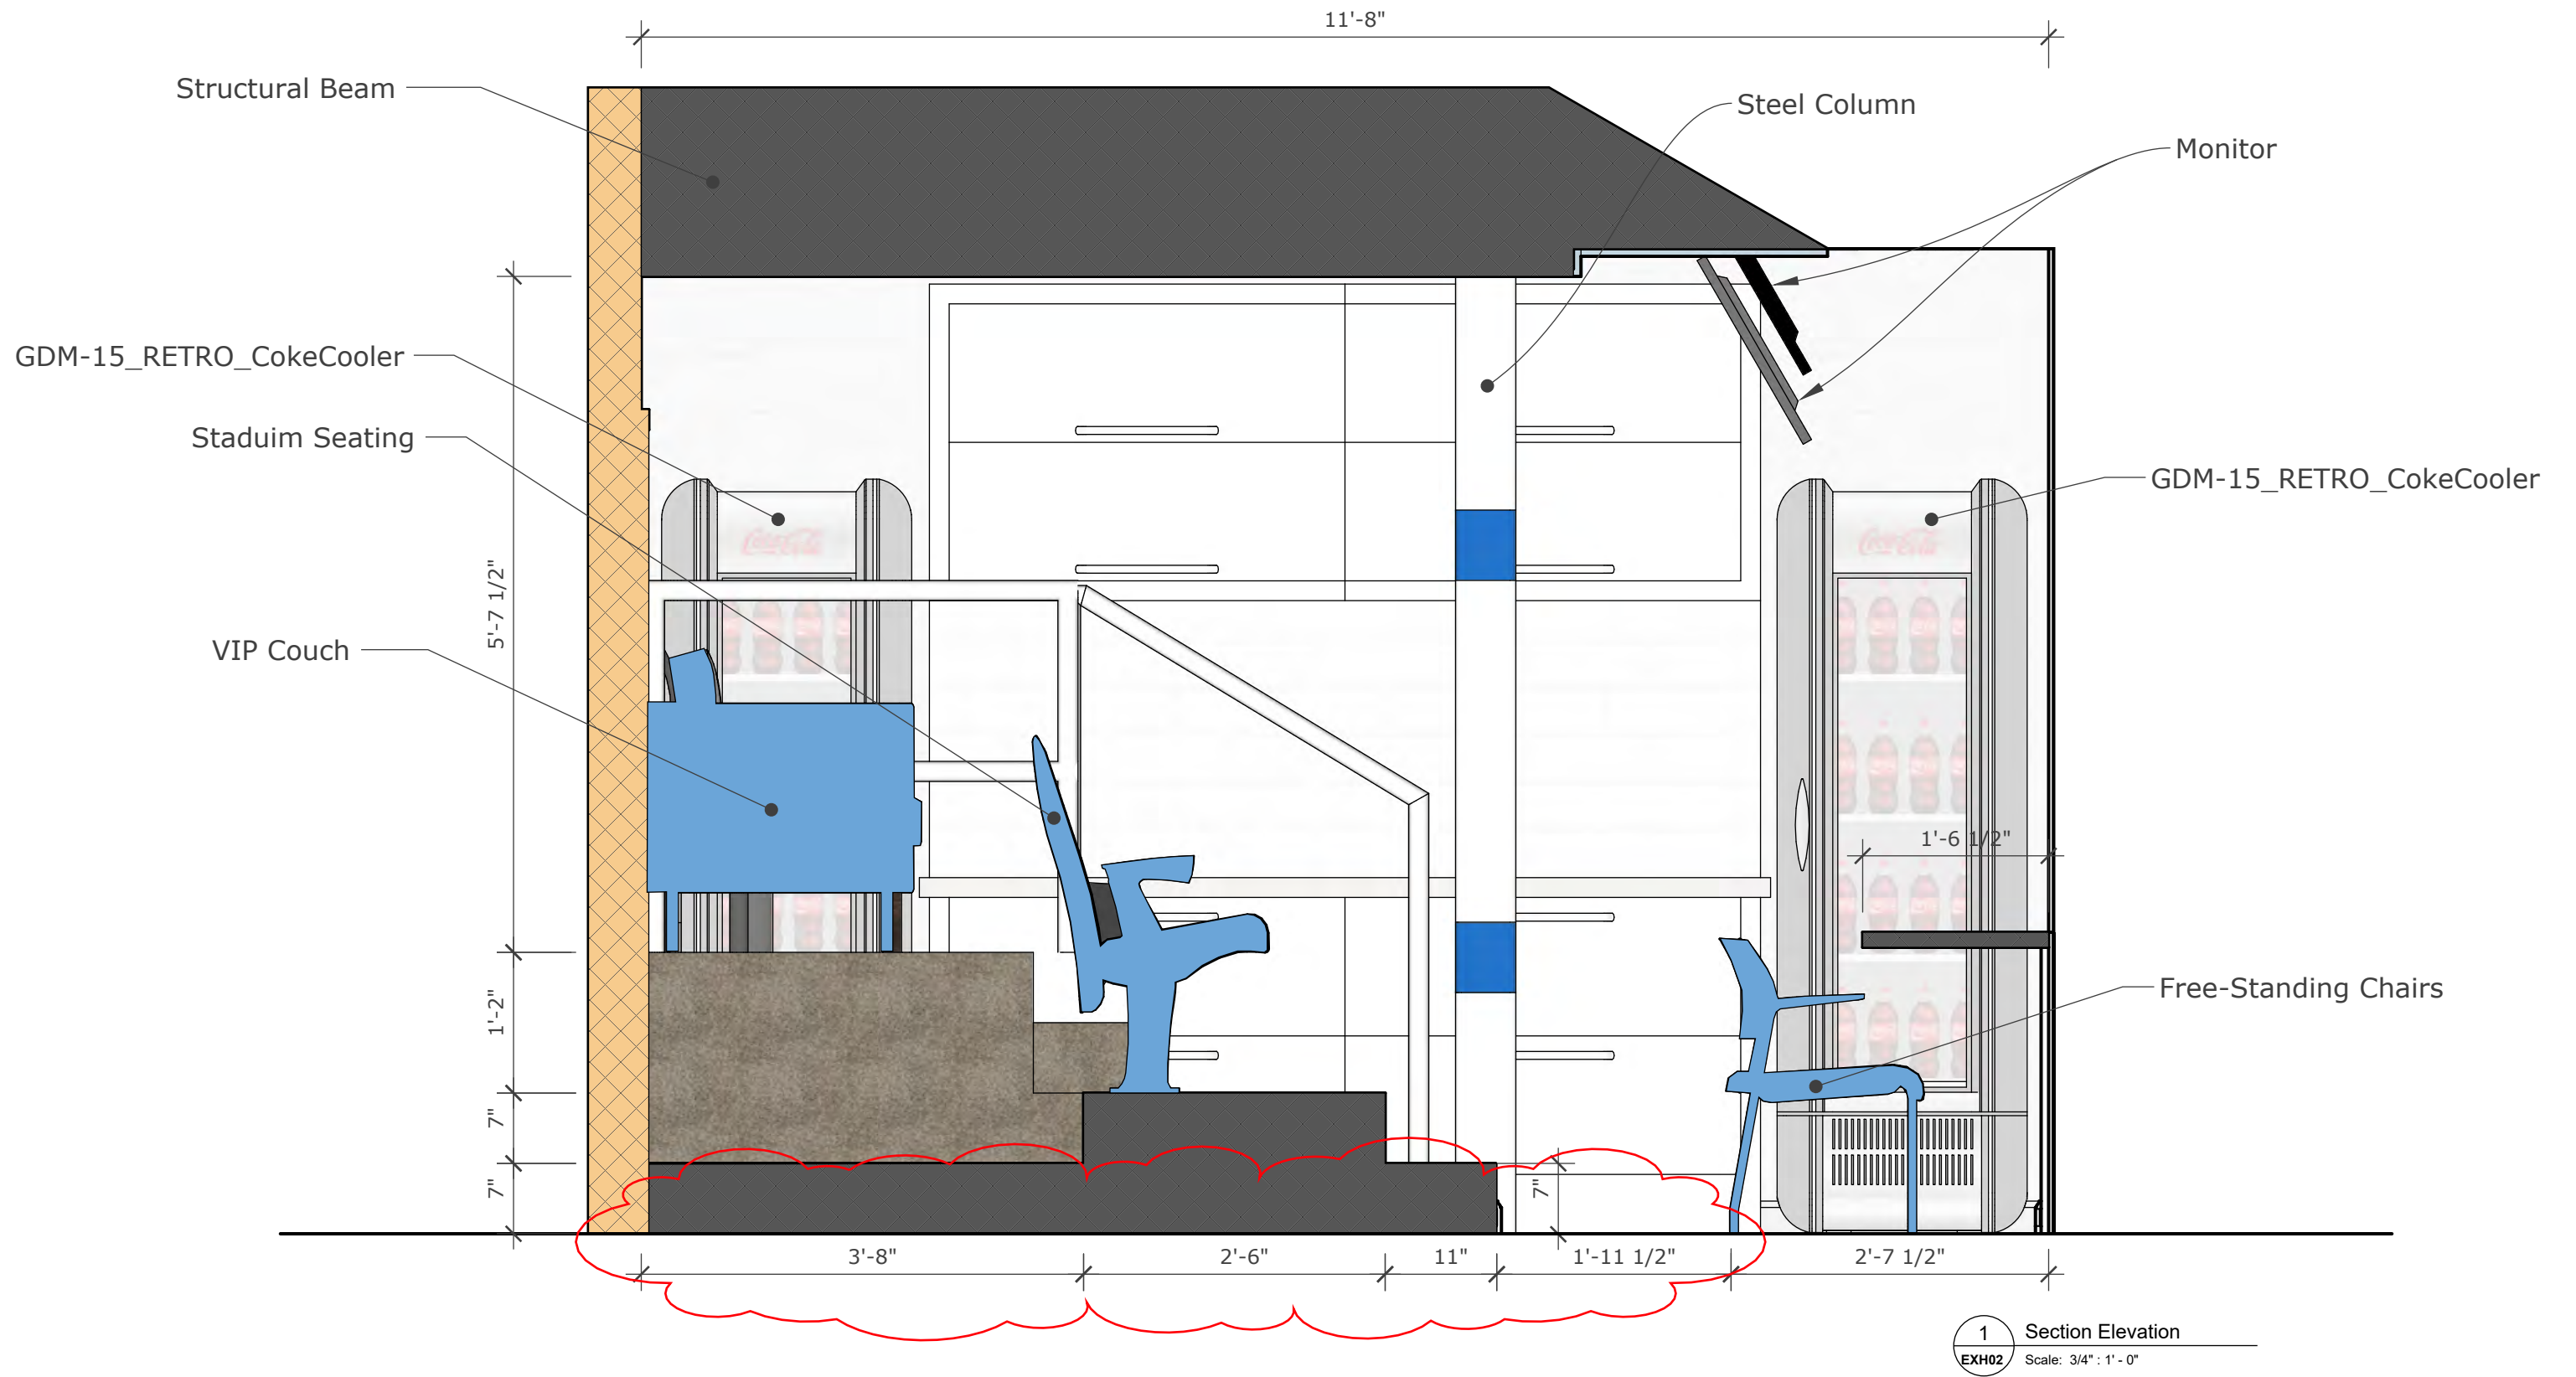

# BYU Loge "Game Day Experience"

1 Floor Plan  
EXH01 Scale: 1/4" = 1' - 0"

### Option 1: Larger Than Life Players

1 Back Wall Elevation  
EXH10 Scale: 1/4" : 1' - 0"

### Option 2: BYU Historical Timeline

2 Back Wall Elevation  
EXH03 Scale: 1/4" : 1' - 0"

Vertical Blade Sign

1'-10 1/2"

8'-0"

1 Entry Doorway Elevation  
EXH04 Scale: 1 1/2" : 1' - 0"

1 Front Elevation  
EXH05 Scale: 1 1/2" : 1' - 0"

2 Left Side Elevation  
EXH09 Scale: 1 1/2" : 1' - 0"