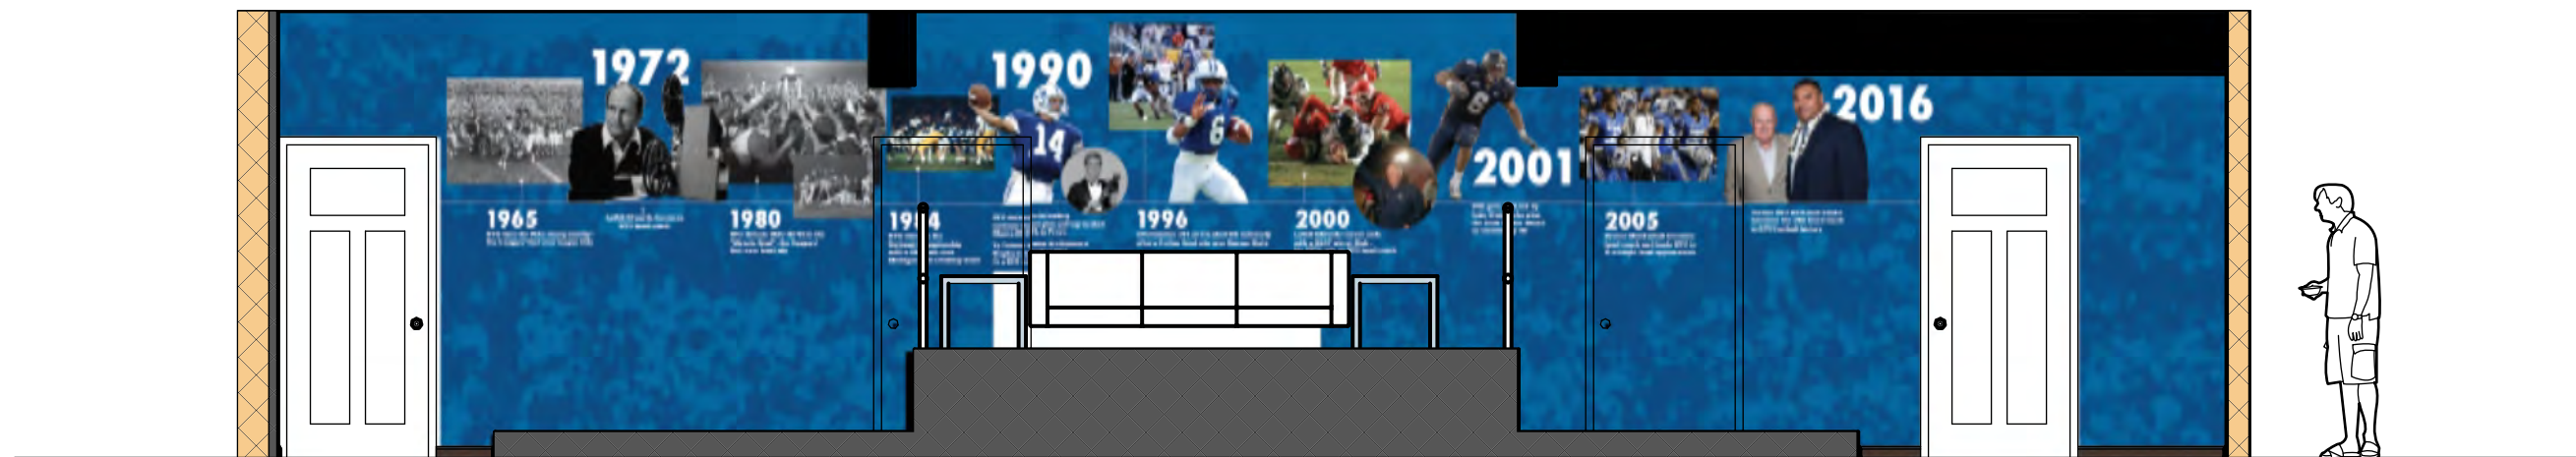

# BYU Loge "Game Day Experience"

1 Floor Plan  
EXH01 Scale: 1/4" = 1' - 0"

### Option 1: Larger Than Life Players

1 Back Wall Elevation  
EXH10 Scale: 1/4" : 1' - 0"

### Option 2: BYU Historical Timeline

2 Back Wall Elevation  
EXH03 Scale: 1/4" : 1' - 0"

Vertical Blade Sign

1'-10 1/2"

8'-0"

1 Entry Doorway Elevation  
EXH04 Scale: 1 1/2" : 1' - 0"

1 Front Elevation  
EXH05 Scale: 1 1/2" : 1' - 0"