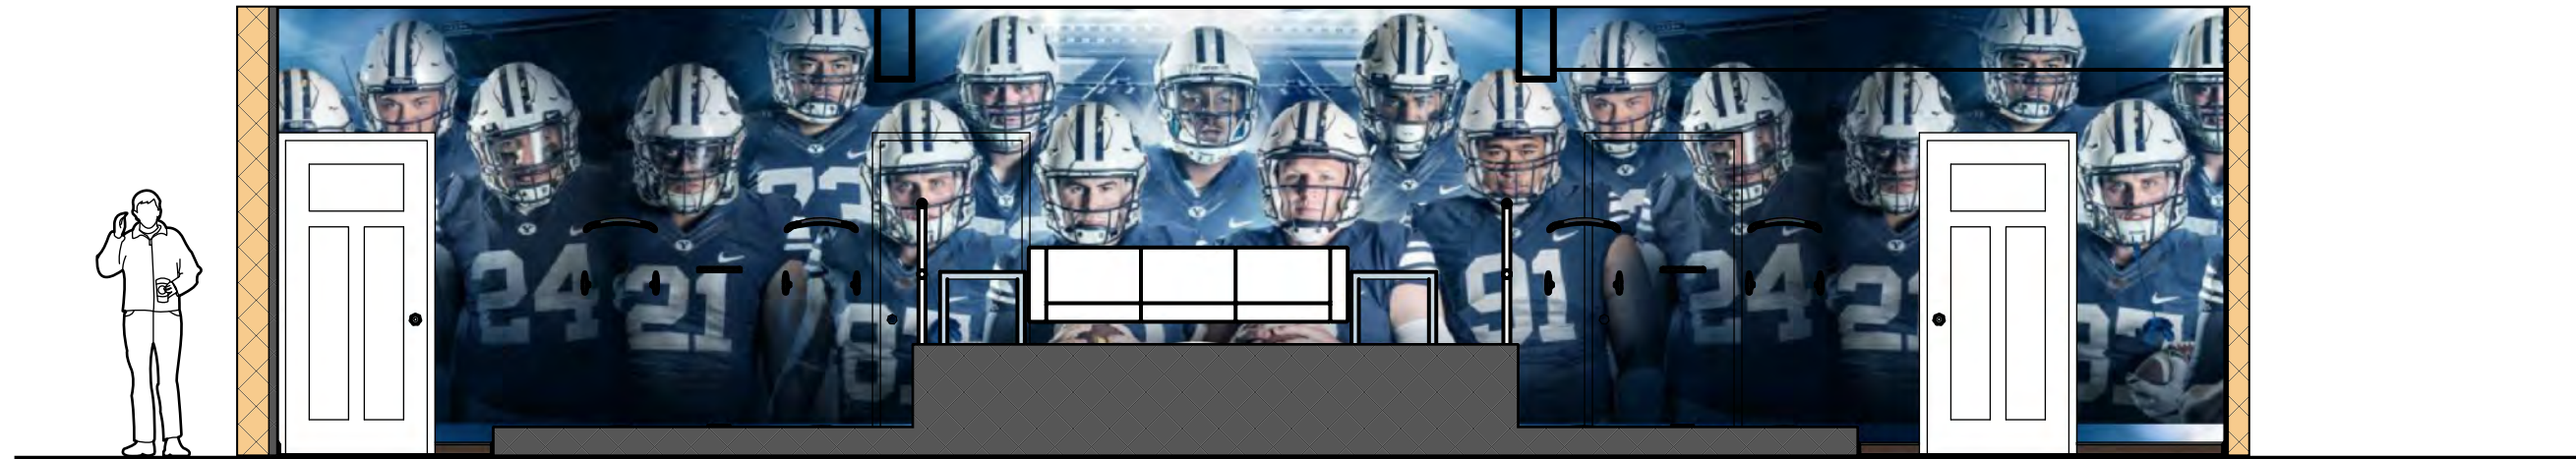

# BYU Loge "Game Day Experience"

1 Floor Plan  
EXH01 Scale: 1/4" = 1' - 0"

### Option 1: Larger Than Life Players

1 Back Wall Elevation  
EXH10 Scale: 1/4" : 1' - 0"