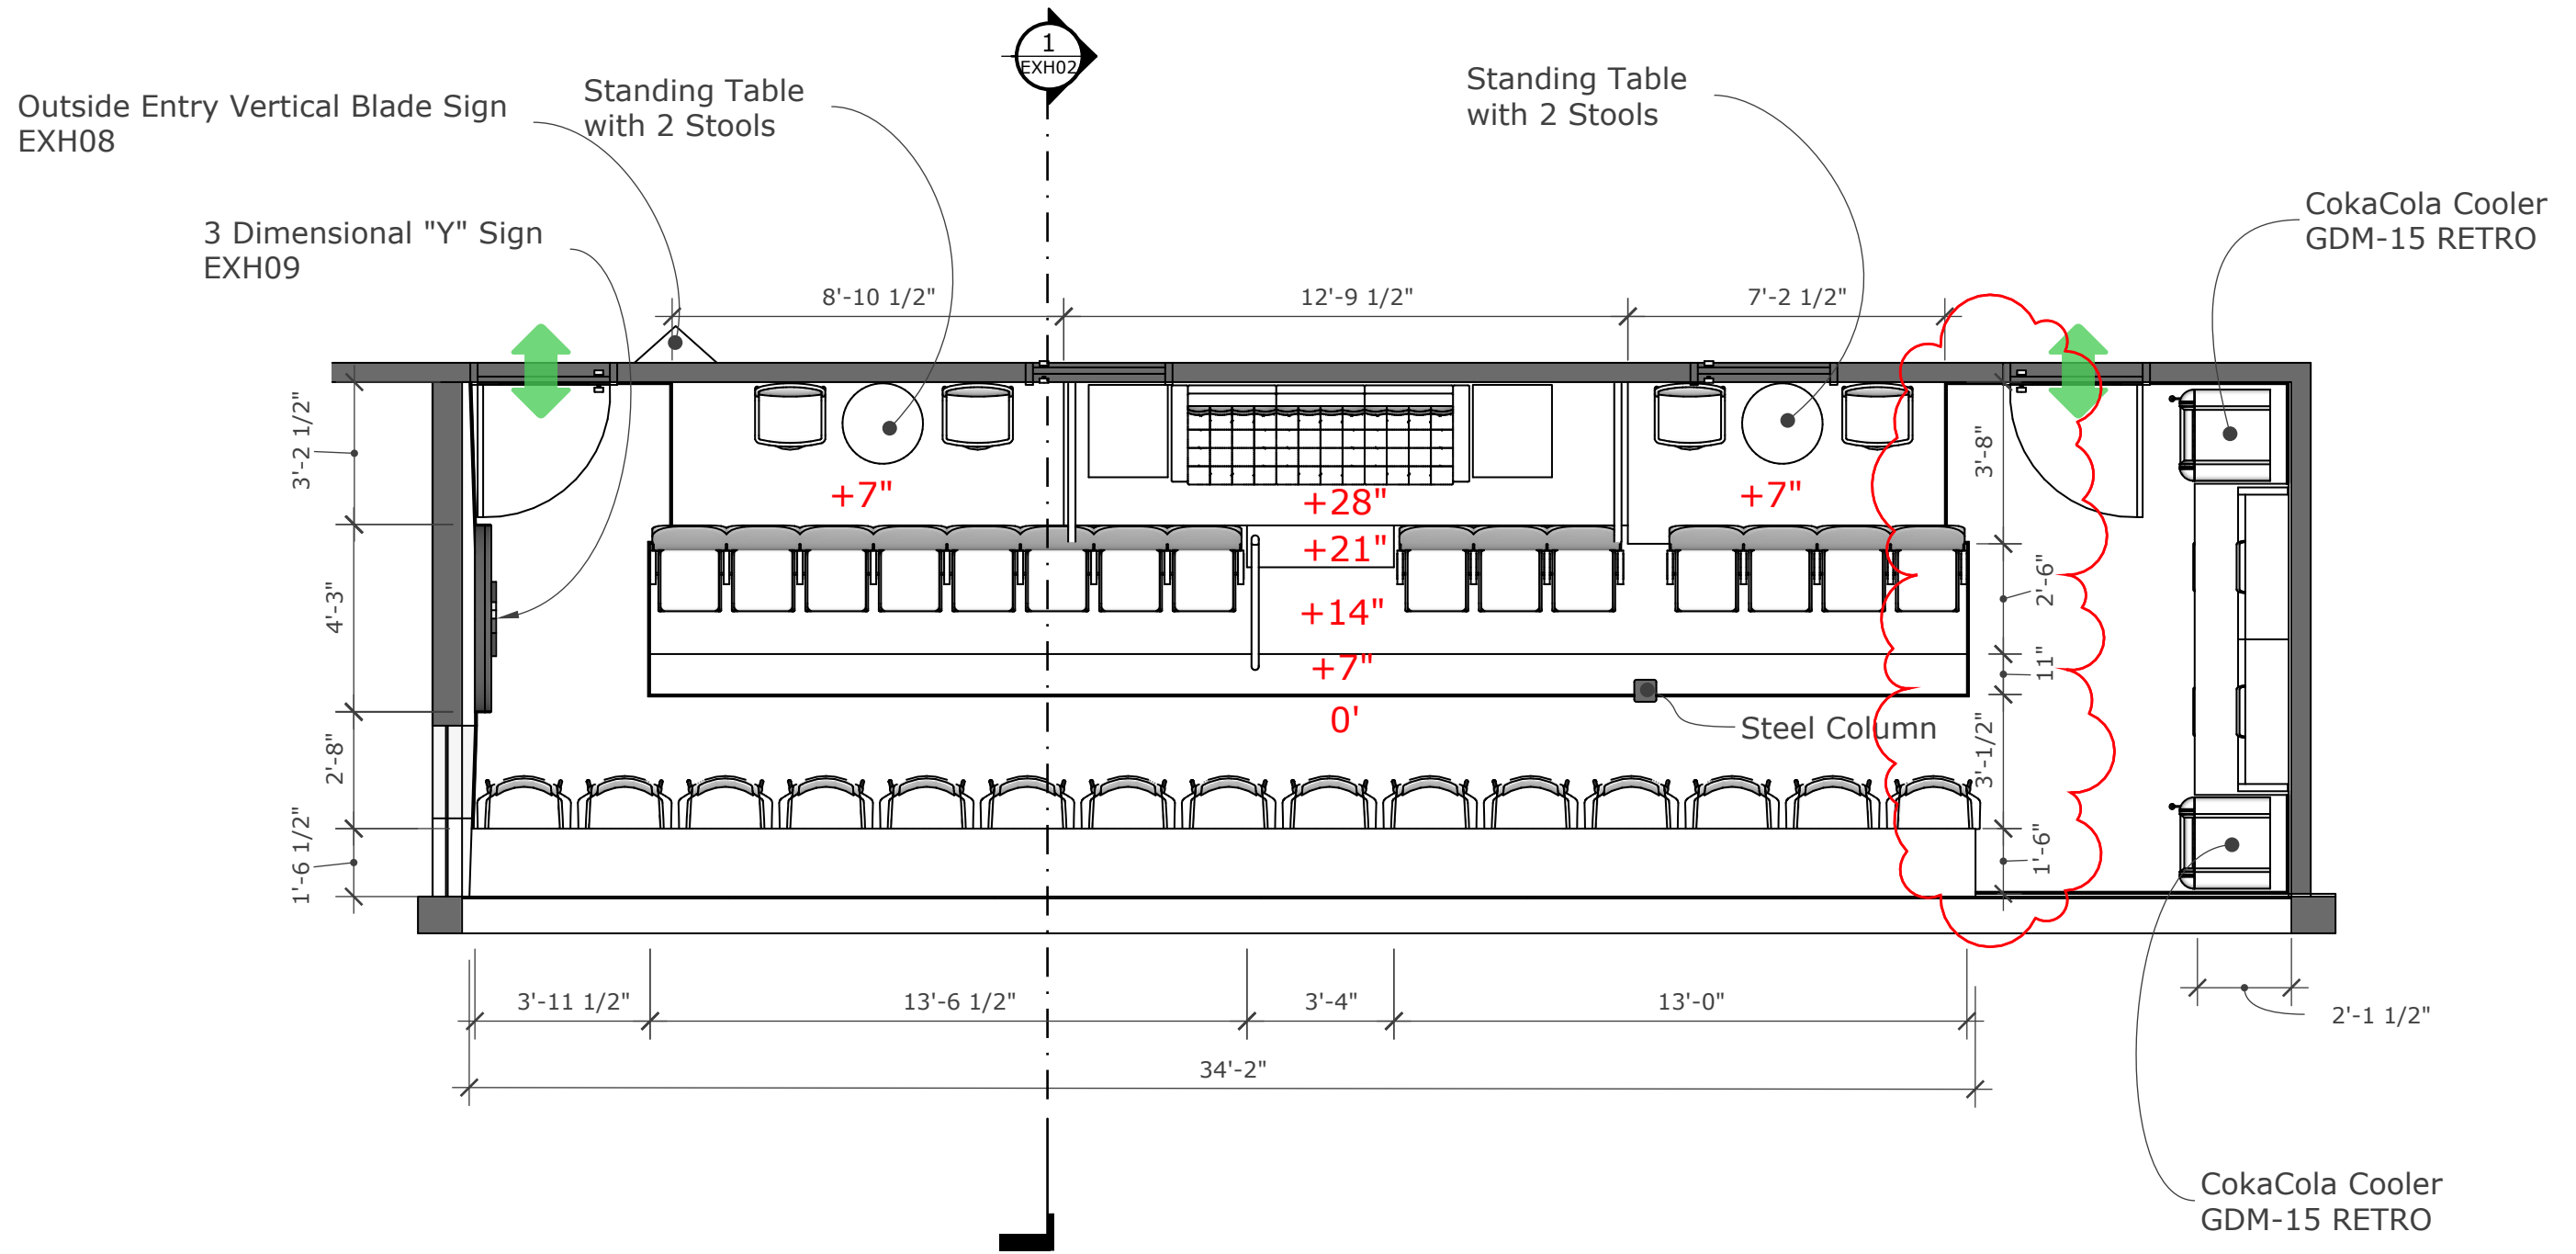

# BYU Loge "Game Day Experience"

1 Floor Plan  
EXH01 Scale: 1/4" = 1' - 0"

### Option 1: Larger Than Life Players

1 Back Wall Elevation  
EXH10 Scale: 1/4" : 1' - 0"

### Option 2: BYU Historical Timeline

2 Back Wall Elevation  
EXH03 Scale: 1/4" : 1' - 0"

Vertical Blade Sign

1'-10 1/2"

8'-0"

1 Entry Doorway Elevation  
EXH04 Scale: 1 1/2" : 1' - 0"

1 Front Elevation  
EXH05 Scale: 1 1/2" : 1' - 0"

2 Left Side Elevation  
EXH09 Scale: 1 1/2" : 1' - 0"